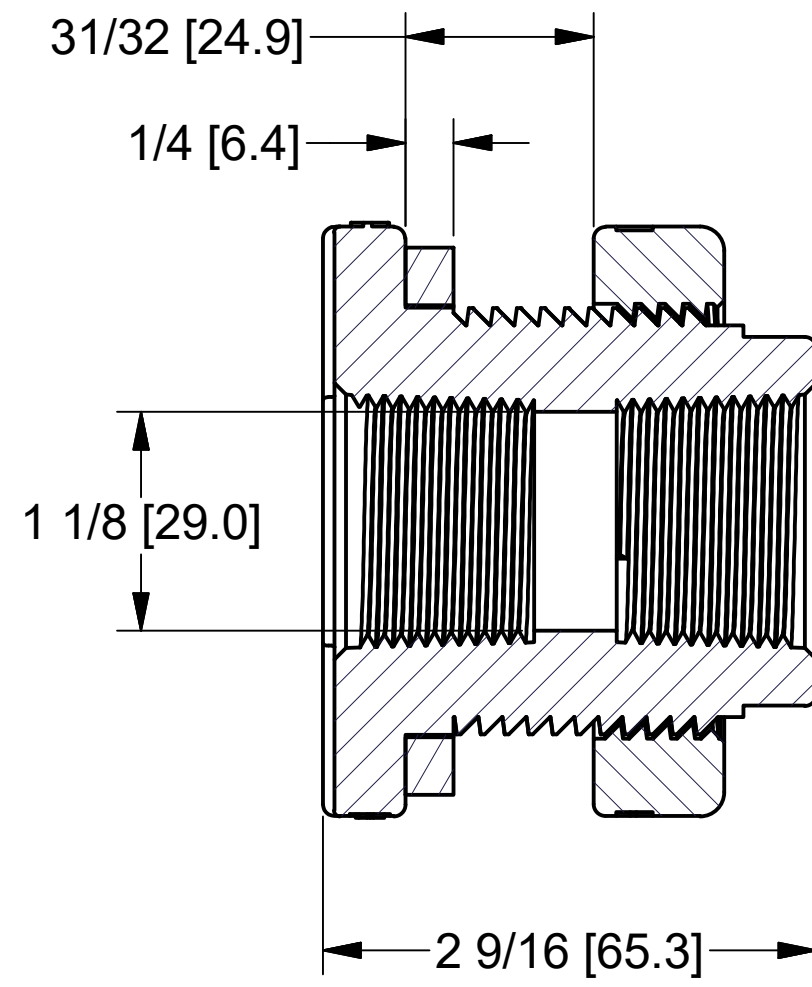

Parts List			
ITEM	QTY	PART NUMBER	DESCRIPTION
1	1	TF101	1" TANK FLANGE BODY
2	1	TF100G	1" Tank Flange Gasket
3	1	TF103	1" Tank Flange Nut

Note: Parts are to be bagged.

THIS DRAWING AND ALL INFORMATION CONTAINED THEREON ARE THE EXCLUSIVE PROPERTY OF BANJO CORPORATION.
UNLESS SPECIFICALLY NOTED, THIS DRAWING AND ITEMS SHOWN ON THIS DRAWING ARE SUBJECT TO CHANGE AT ANY TIME.

 BANJO CORPORATION 150 BANJO DRIVE, CRAWFORDSVILLE, IN 47933 WEB SITE: WWW.BANJOCORP.COM E-MAIL: SALES1@BANJOCORP.COM	
DESCRIPTION	
1" NPT TANK FITTING	
PART NUMBER	
TF100	