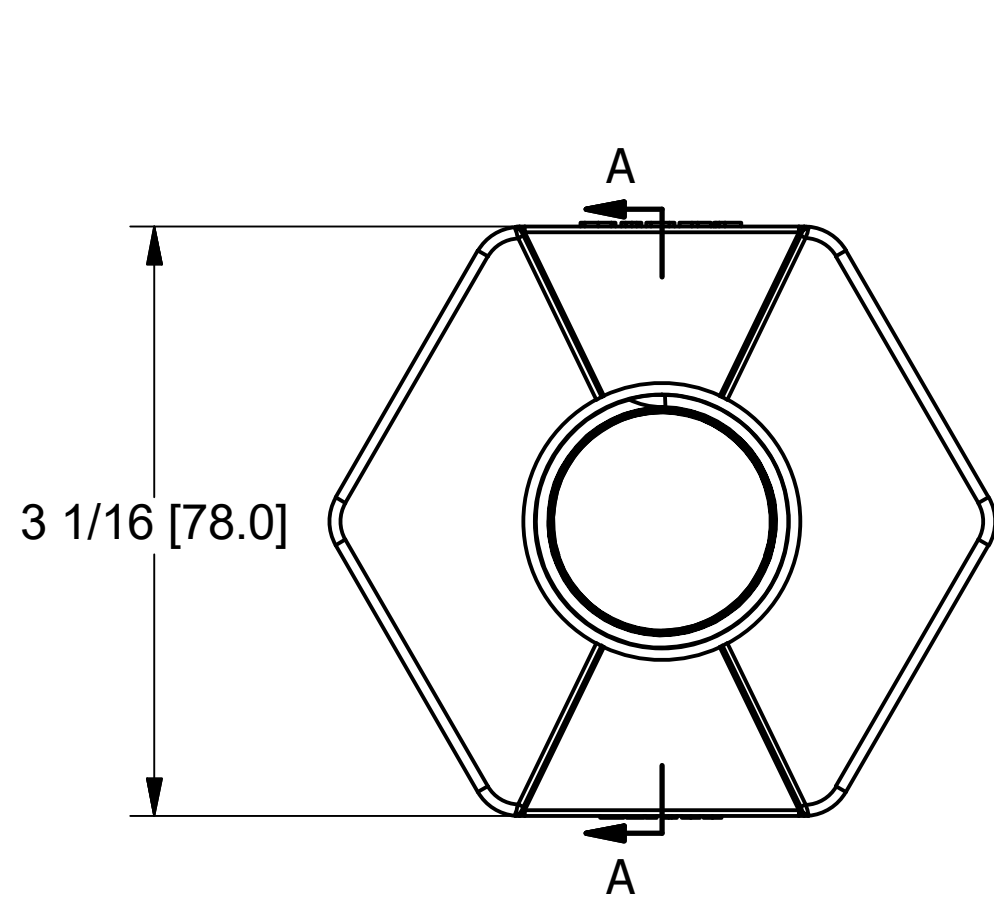

Parts List			
ITEM	QTY	PART NUMBER	DESCRIPTION
1	1	TF101	1" TANK FLANGE BODY
2	1	TF100G	1" Tank Flange Gasket
3	1	TF103	1" Tank Flange Nut

Note: Parts are to be bagged.

THIS DRAWING AND ALL INFORMATION CONTAINED THEREON ARE THE EXCLUSIVE PROPERTY OF BANJO CORPORATION.
UNLESS SPECIFICALLY NOTED, THIS DRAWING AND ITEMS SHOWN ON THIS DRAWING ARE SUBJECT TO CHANGE AT ANY TIME.

 BANJO CORPORATION 150 BANJO DRIVE, CRAWFORDSVILLE, IN 47933 WEB SITE: WWW.BANJOCORP.COM E-MAIL: SALES1@BANJOCORP.COM	
DESCRIPTION	
1" NPT TANK FITTING	
PART NUMBER	
TF100	