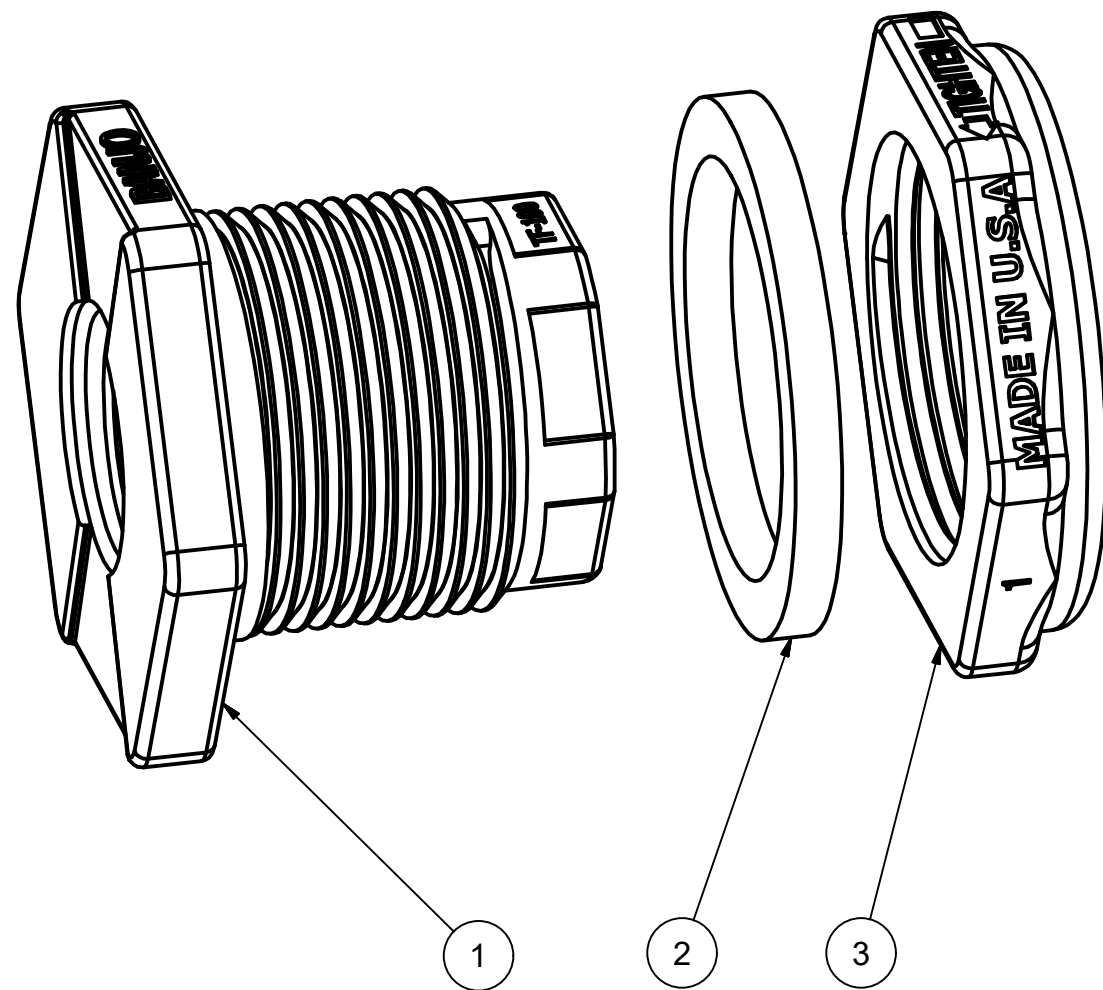

Parts List			
ITEM	QTY	PART NUMBER	DESCRIPTION
1	1	TF101	1" TANK FLANGE BODY
2	1	TF100G	1" Tank Flange Gasket
3	1	TF103	1" Tank Flange Nut

Note: Parts are to be bagged.

THIS DRAWING AND ALL INFORMATION CONTAINED THEREON ARE THE EXCLUSIVE PROPERTY OF BANJO CORPORATION.
UNLESS SPECIFICALLY NOTED, THIS DRAWING AND ITEMS SHOWN ON THIS DRAWING ARE SUBJECT TO CHANGE AT ANY TIME.

 BANJO CORPORATION 150 BANJO DRIVE, CRAWFORDSVILLE, IN 47933 WEB SITE: WWW.BANJOCORP.COM E-MAIL: SALES1@BANJOCORP.COM	
DESCRIPTION	
1" NPT TANK FITTING	
PART NUMBER	
TF100	